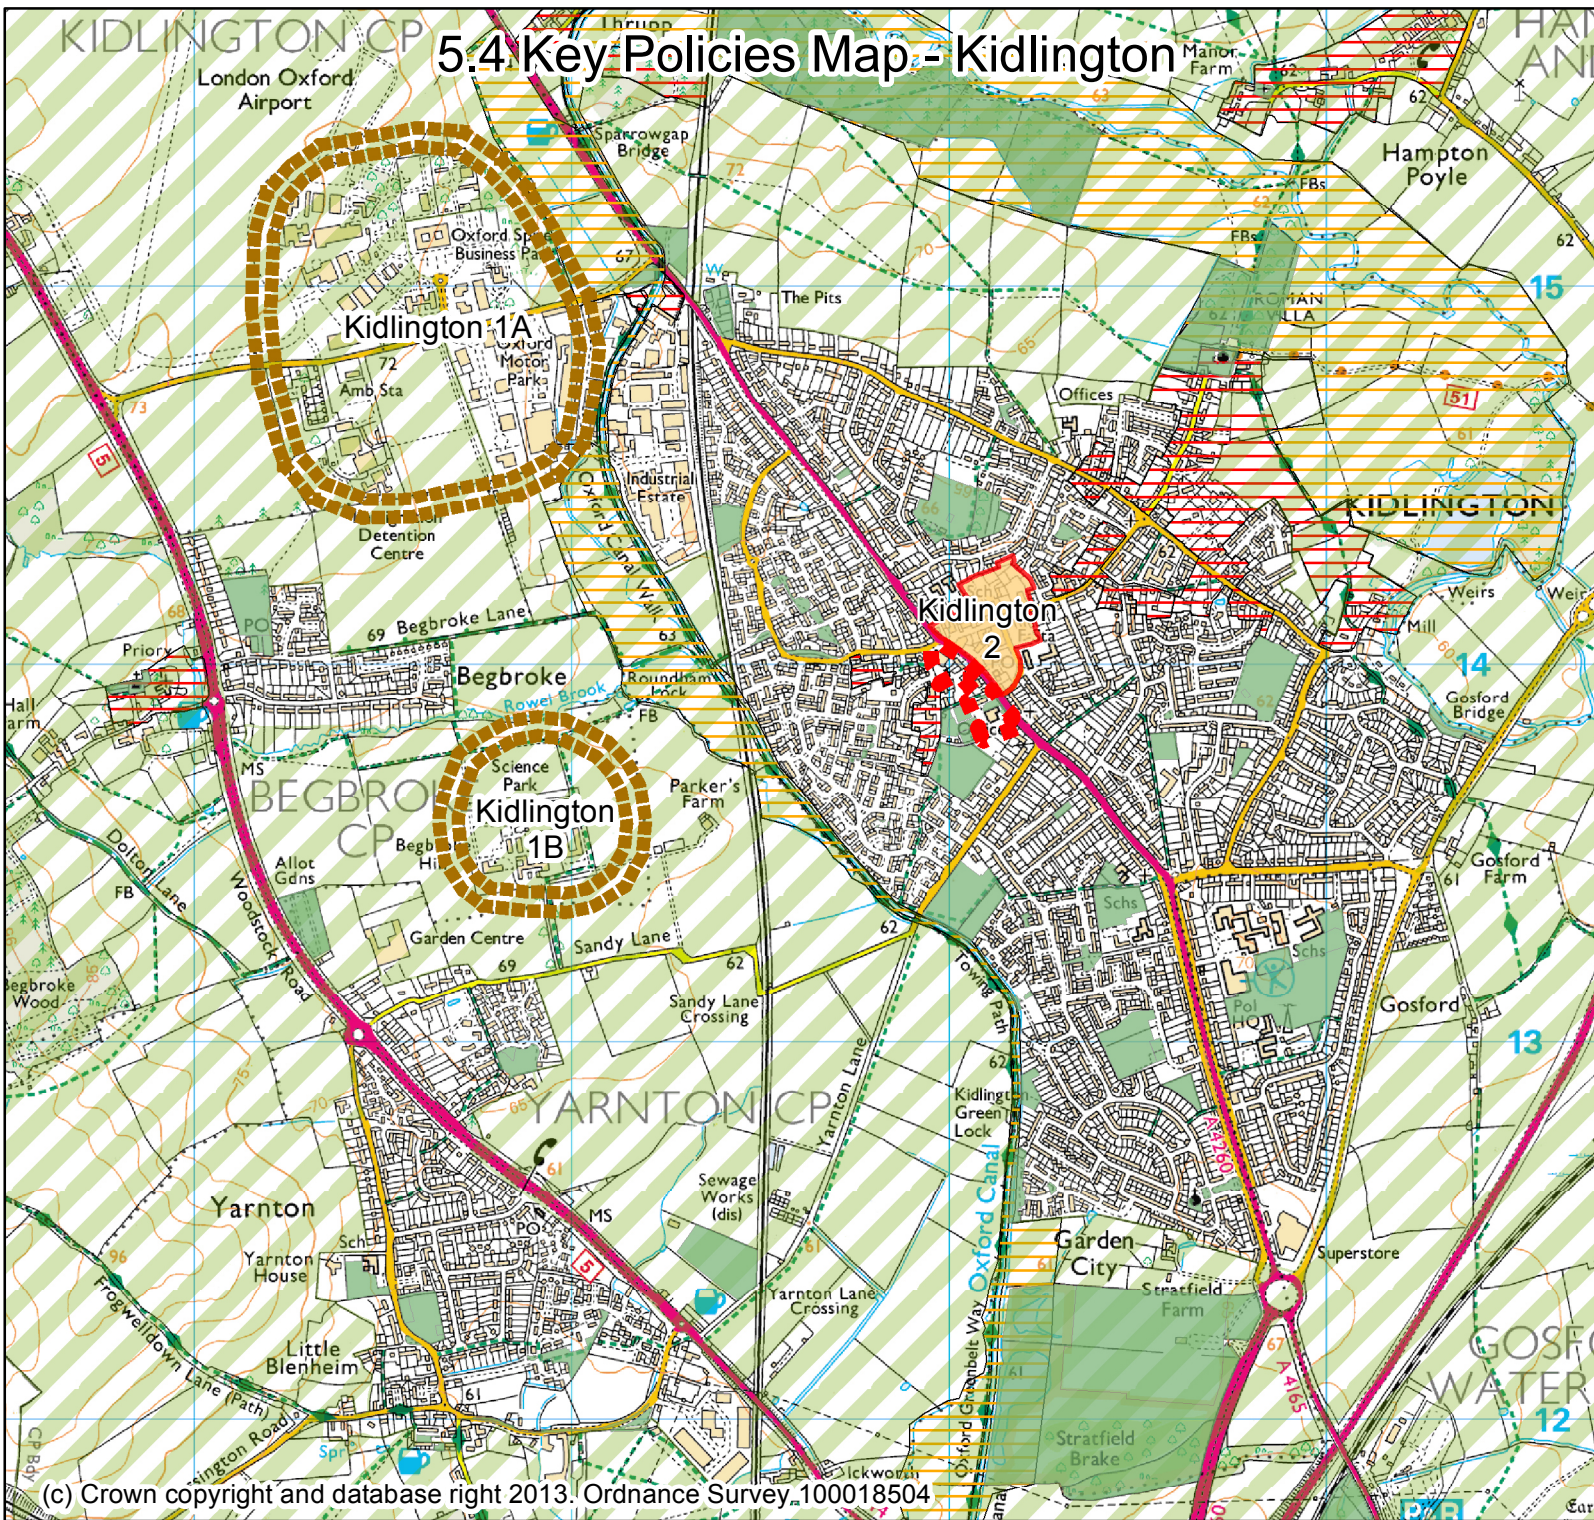

5.4 Key Policies Map - Kidlington

Key

- Existing Village Centre
- Strengthened and extended Village Centre
- Indicative Location of Limited Green Belt Review
- Existing Green Space
- Green Belt
- Conservation Areas
- Conservation Target Areas

- Strategic Developments:**
1. Accommodating Employment Needs (Area of Search):
 Kidlington 1A - Langford Lane/London Oxford Airport,
 Kidlington 1B - Begbroke Science Park.
 2. Strengthening and Extended Kidlington Village Centre.